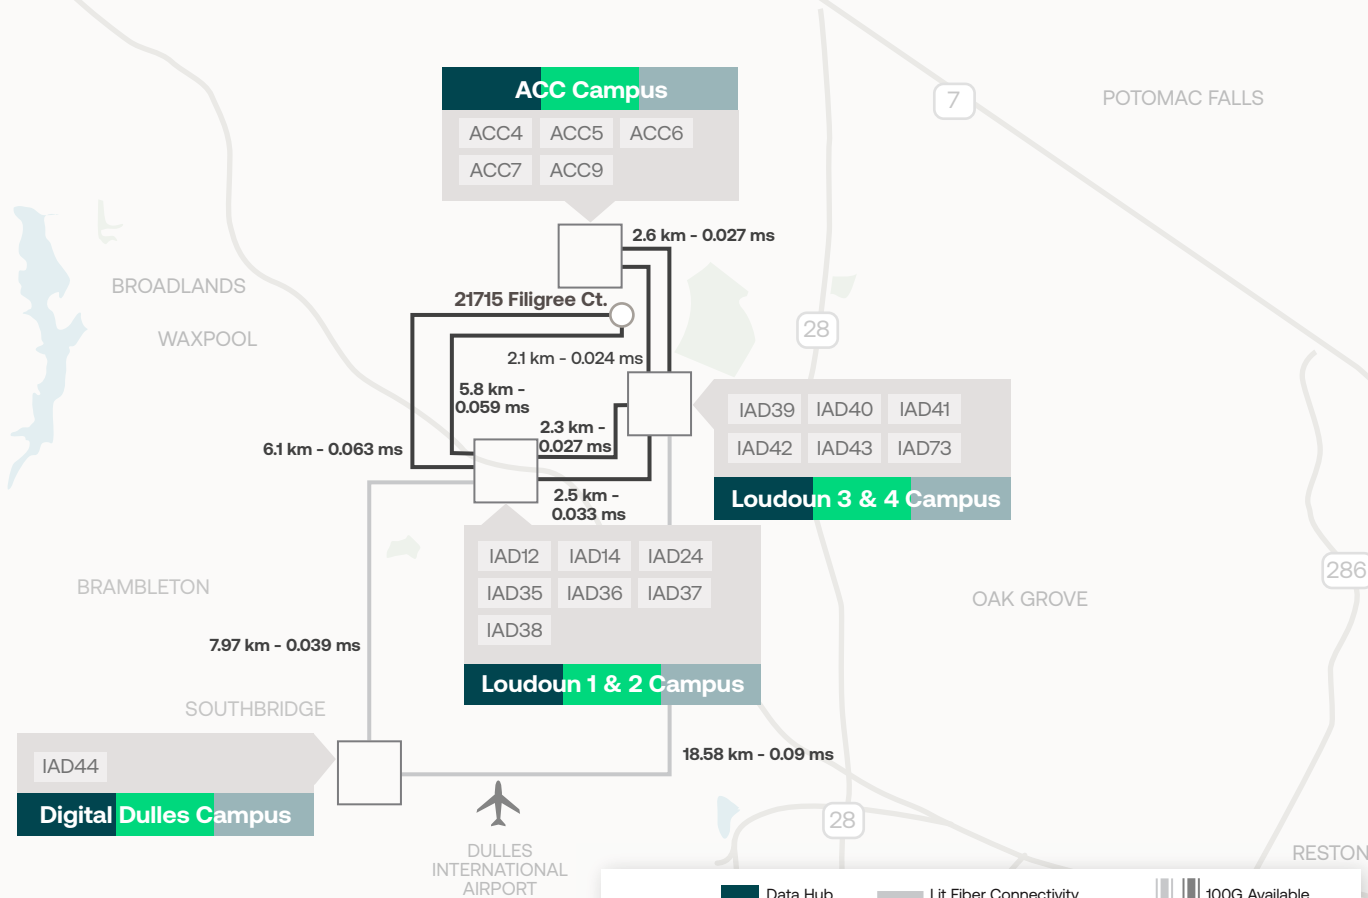

# Northern Virginia

**PLATFORM ATTRIBUTES**

 Data Hub	 Lit Fiber Connectivity	 100G Available
 Network Hub	 Lit & Dark Fiber Connectivity	 Under Construction
 Control Hub	 Dark Fiber Connectivity	 Third Party Facility