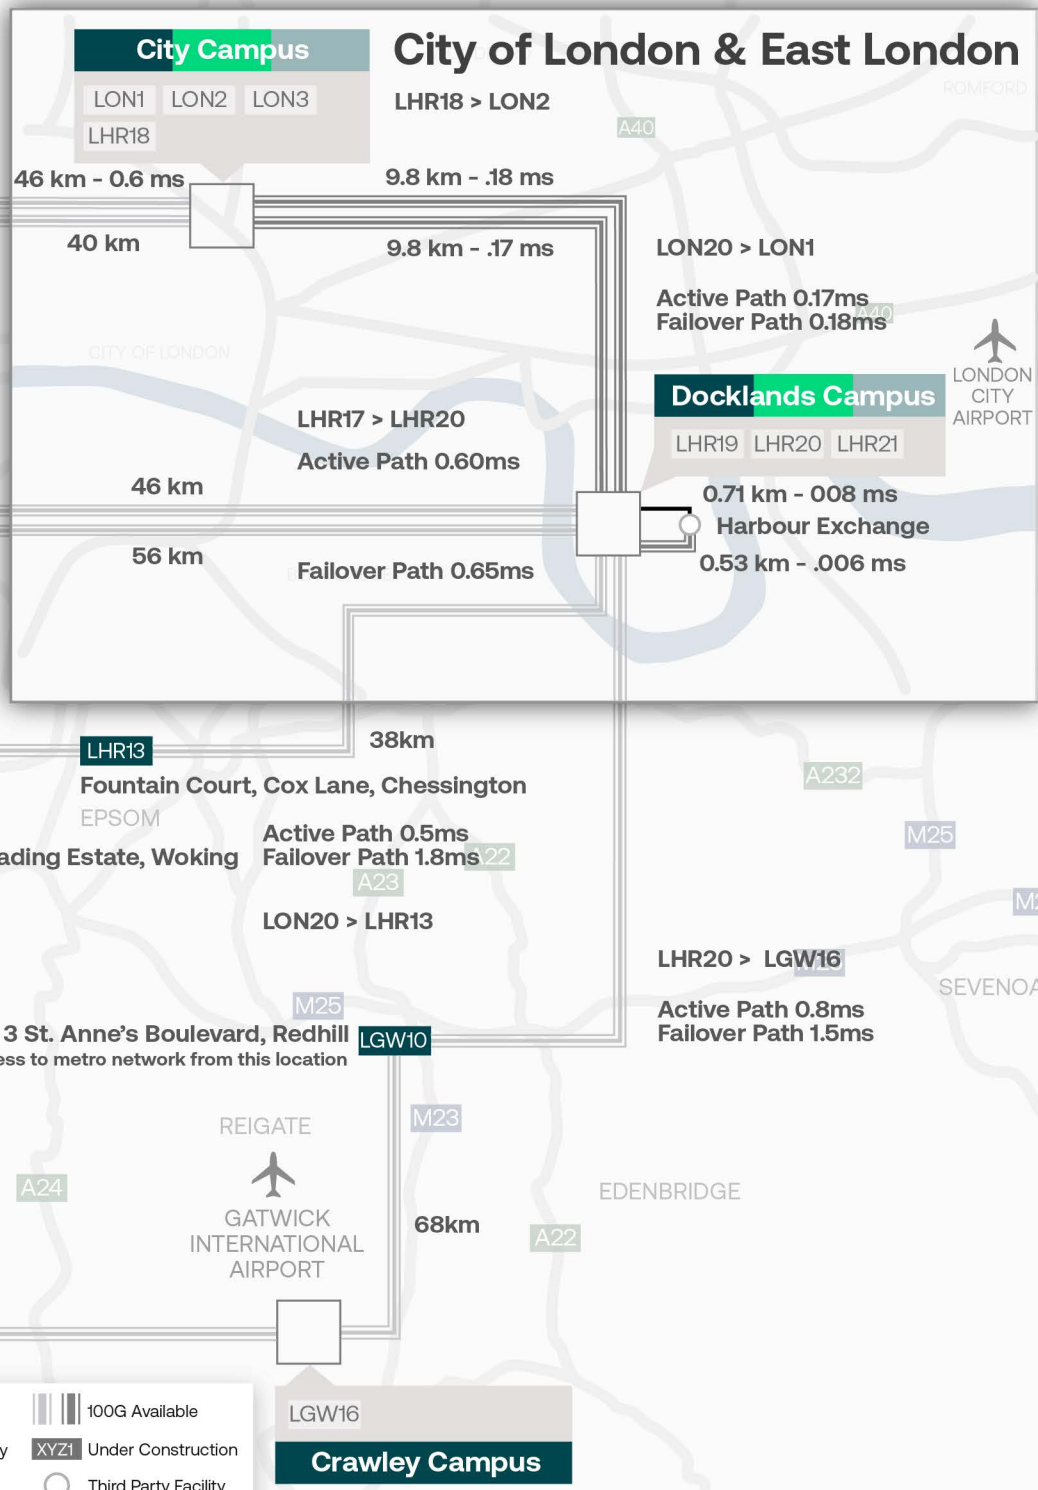

# London

**PLATFORM ATTRIBUTES**

- Data Hub
- Network Hub
- Control Hub
- Lit Fiber Connectivity
- Lit & Dark Fiber Connectivity
- Dark Fiber Connectivity
- 100G Available
- XYZ1 Under Construction
- Third Party Facility